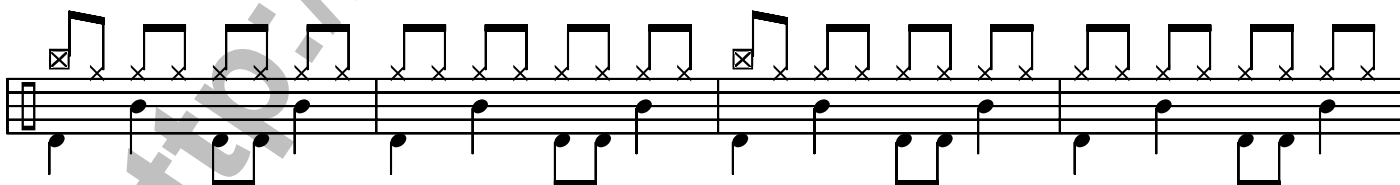

LENNY KRAVITZ

ARE YOU GONNA GO MY WAY

INTRO

Ride

THEME

INTRO

THEME

SOLO GUITARE

This musical score is a drum set arrangement consisting of five staves. The notation includes various rhythmic patterns and rests. The first staff features a series of eighth notes with 'x' marks above them, indicating cymbal hits, and quarter notes below. The second staff continues with similar eighth-note patterns. The third staff begins with a double bar line and a repeat sign, followed by quarter notes and eighth notes. The fourth staff shows a mix of eighth notes and quarter notes, with some 'x' marks. The fifth staff concludes with quarter notes and rests. The score is written in a standard musical notation style with a treble clef and a key signature of one flat.