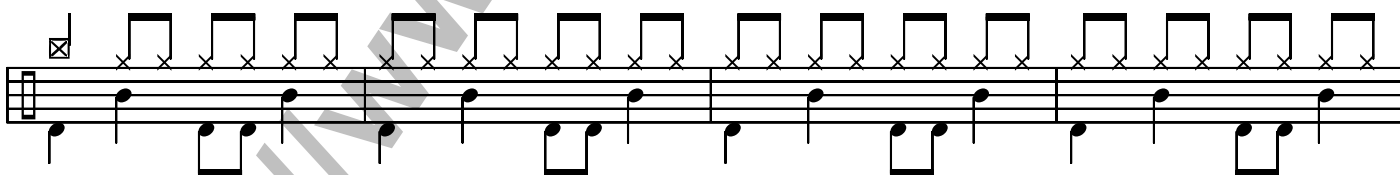

LENNY KRAVITZ

ARE YOU GONNA GO MY WAY

INTRO

Ride

THEME

INTRO

THEME

SOLO GUITARE

This musical score is a drum set arrangement consisting of five staves. The notation includes various rhythmic patterns and rests. The first staff features a series of eighth notes with 'x' marks above them, indicating cymbal hits, and quarter notes below. The second staff continues with similar eighth-note patterns. The third staff begins with a double bar line and a repeat sign, followed by quarter notes and eighth notes. The fourth staff shows a mix of eighth notes and quarter notes, with some 'x' marks. The fifth staff concludes with quarter notes and rests. The score is written in a standard musical notation style with a treble clef and a key signature of one flat.