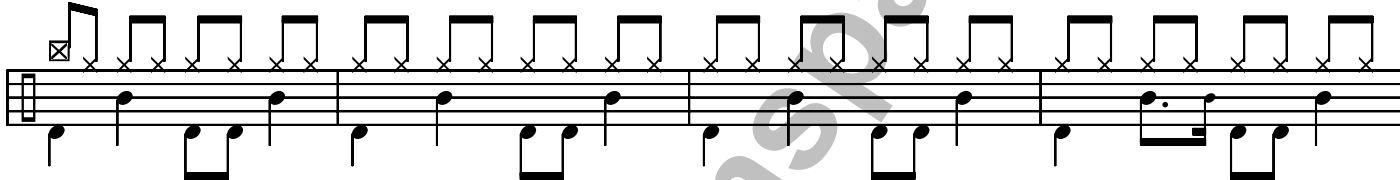

LENNY KRAVITZ

ARE YOU GONNA GO MY WAY

INTRO

Ride

THEME

INTRO

THEME

SOLO GUITARE

This musical score is a drum set arrangement consisting of five staves. The notation includes various rhythmic patterns and rests. The first staff features a series of eighth notes with 'x' marks above them, indicating cymbal hits, and quarter notes below. The second staff continues with similar eighth-note patterns. The third staff begins with a double bar line and a repeat sign, followed by quarter notes and eighth notes. The fourth staff shows a mix of eighth notes and quarter notes, with some 'x' marks. The fifth staff concludes with quarter notes and rests. The score is written in a standard musical notation style with a treble clef and a key signature of one flat.