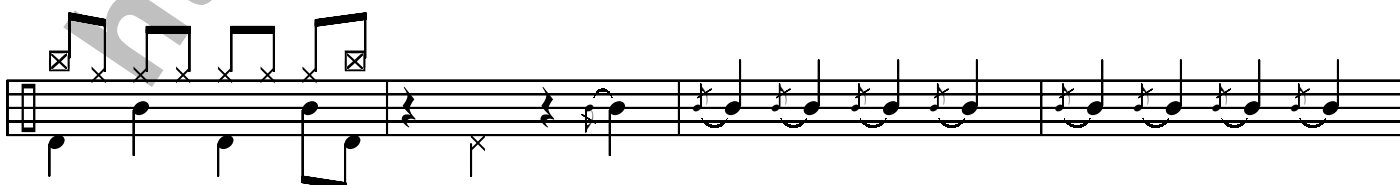

LENNY KRAVITZ

ARE YOU GONNA GO MY WAY

INTRO

Ride

THEME

INTRO

THEME

SOLO GUITARE

This musical score is a drum set arrangement consisting of five staves. The notation includes various rhythmic patterns and rests. The first staff features a series of eighth notes with 'x' marks above them, indicating cymbal hits, and quarter notes below. The second staff continues with similar eighth-note patterns. The third staff begins with a double bar line and a repeat sign, followed by quarter notes and eighth notes. The fourth staff shows a mix of eighth notes and quarter notes, with some 'x' marks. The fifth staff concludes with quarter notes and rests. The score is written in a standard musical notation style with a treble clef and a key signature of one flat.