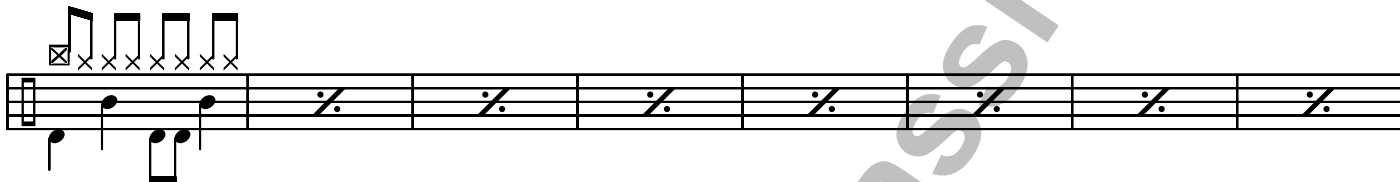

LENNY KRAVITZ

ARE YOU GONNA GO MY WAY

INTRO

Ride

THEME

INTRO

THEME

SOLO GUITARE

This musical score is a drum set arrangement consisting of five staves. The notation includes various rhythmic patterns and rests. The first staff features a series of eighth notes with 'x' marks above them, indicating cymbal hits, and quarter notes below. The second staff continues with similar eighth-note patterns. The third staff begins with a double bar line and a repeat sign, followed by quarter notes and eighth notes. The fourth staff shows a mix of eighth notes and quarter notes, with some 'x' marks. The fifth staff concludes with quarter notes and rests. The score is written in a standard musical notation style with a treble clef and a key signature of one flat.