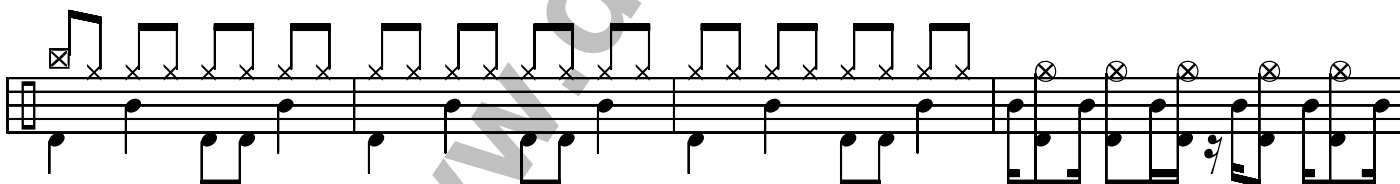

LENNY KRAVITZ

ARE YOU GONNA GO MY WAY

INTRO

Ride

THEME

INTRO

THEME

SOLO GUITARE

This musical score is a drum set arrangement consisting of five staves. The notation includes various rhythmic patterns and rests. The first staff features a series of eighth notes with 'x' marks above them, indicating cymbal hits, and quarter notes below. The second staff continues with similar eighth-note patterns. The third staff begins with a double bar line and a repeat sign, followed by quarter notes and eighth notes. The fourth staff shows a mix of eighth notes and quarter notes, with some 'x' marks. The fifth staff concludes with quarter notes and rests. The score is written in a standard musical notation style with a treble clef and a key signature of one flat.