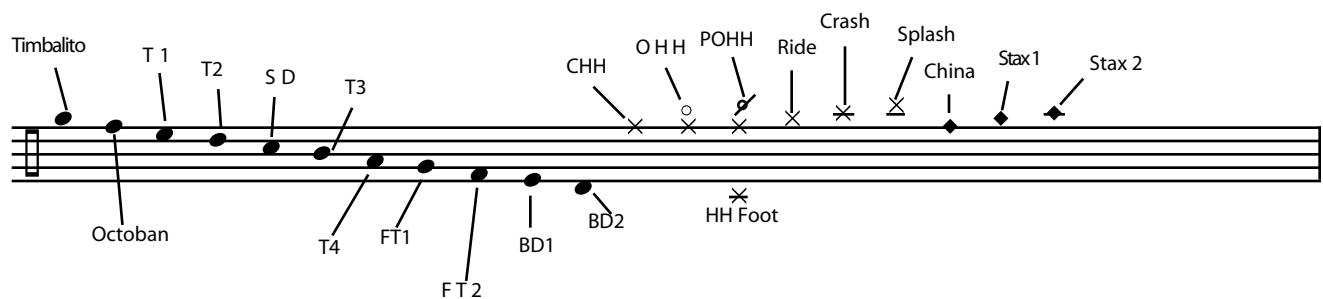

#### Abbreviations:

SD - Snare Drum  
T1 - Tom 1 (x = play on rim)  
T2 - Tom 2 (x = play on rim)  
T3 - Tom 3  
T4 - Tom 4  
FT1 - Floor Tom 1  
FT2 - Floor Tom 2  
BD1 - Bass Drum 1  
BD2 - Bass Drum 2  
CHH - Closed Hi-hat  
OHH - Open Hi-hat  
POHH - Partially Open Hi-hat

## New Millenium

Words and Music by Mike Portnoy,  
John Myung and Derek Sheriniany

♩ = 133

The musical score is written for a drum set and consists of seven staves. The first two staves show the main melodic line in 4/4 and 3/4 time signatures. The subsequent five staves show complex drum patterns, including sixteenth-note runs, triplets, and sixteenth-note triplets. The score includes various musical notations such as accents (>), slurs, and asterisks (\*). The tempo is marked as 133 beats per minute.

## New Millenium

Words and Music by Mike Portnoy,  
John Myung and Derek Sherinian

The image displays seven staves of musical notation for a drum solo. The notation is written on a grand staff (treble and bass clefs) and includes various rhythmic patterns, time signatures (3/4, 4/4), and articulation marks such as 'x' and 'o'. The music is organized into measures, with some measures containing triplets indicated by a '3-' bracket. The notation is complex and detailed, typical of a drum score for a video recording.

## New Millenium

Words and Music by Mike Portnoy,  
John Myung and Derek Sheriniany

The musical score is composed of seven staves. The first six staves contain complex rhythmic patterns with various time signatures (4/4, 3/4, 5/4, 2/4, 3/4, 5/4) and articulations (trills, accents, slurs). The seventh staff is a single note with an accent mark.